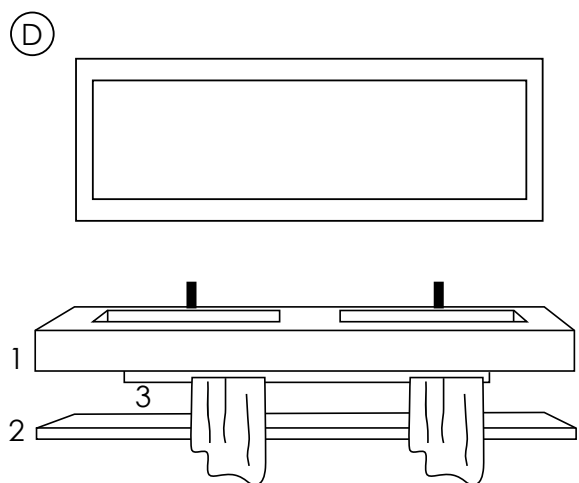

- 1_ Top lavabo integrato 2 vasche 160 cm
- 2_ Top portaoggetti 160 cm
- 3_ Porta asciugamani in metallo 100 cm
- 1_ Integrated top with 2 washbasins 160 cm
- 2_ Vanity top 160 cm
- 3_ Metal towel rail 100 cm