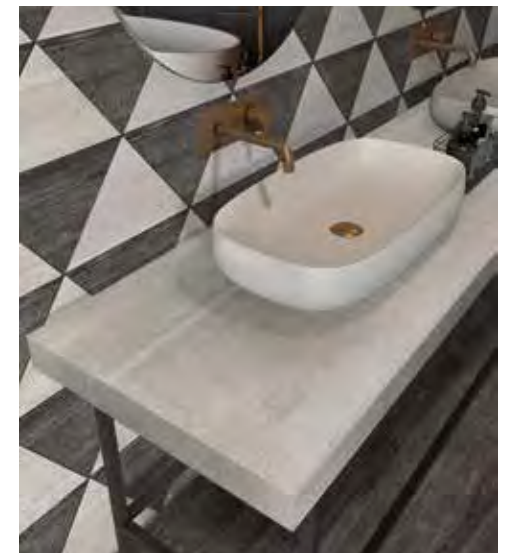

wall HYPER SILVER 30x120, HYPER SILVER PATCH 30x120  
washbasin top RIVER LEAD  
floor RIVER LEAD

wall HYPER SILVER 30x120, HYPER SILVER PATCH 30x120  
washbasin top RIVER LEAD  
floor RIVER LEAD 60x120

wall HYPER SILVER PATCH  
washbasin top RIVER LEAD  
floor RIVER LEAD

wall RIVER SHADE ECRU  
washbasin top RIVER ECRU  
floor RIVER EARTH

wall HYPER TAUPE  
washbasin top HYPER TAUPE  
floor COZY HAVANA