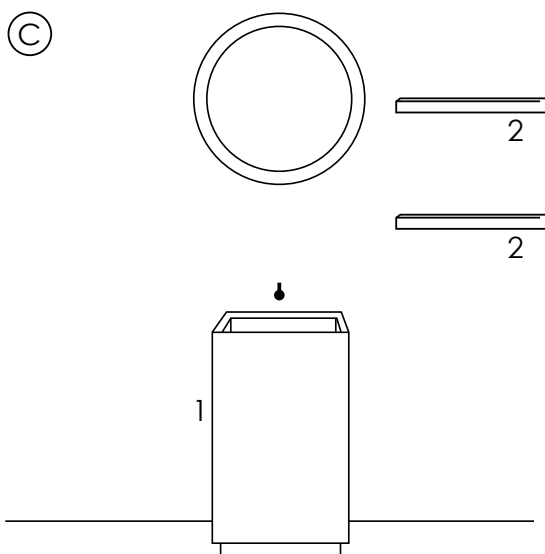

- 1_ Lavabo a colonna
- 2_ Top porta oggetti 90 cm
- 1_ Pedestal-mounted washbasin
- 2_ Vanity top 90 cm