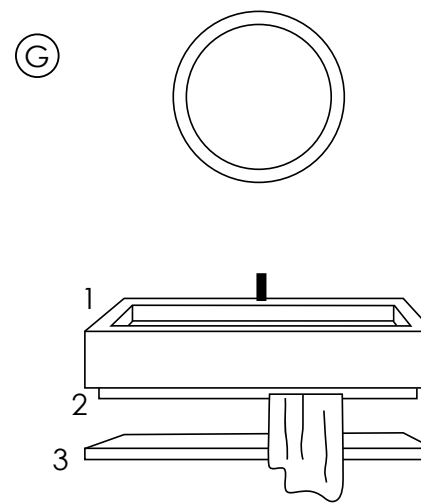

- 1_ Top Lavabo integrato vasca grande 90 cm
- 2_ Porta asciugamani in metallo 70 cm
- 3_ Top porta oggetti 90 cm
- 1_ Integrated top with large washbasin 90 cm
- 2_ Metal towel rail 70 cm
- 3_ Vanity top 90 cm