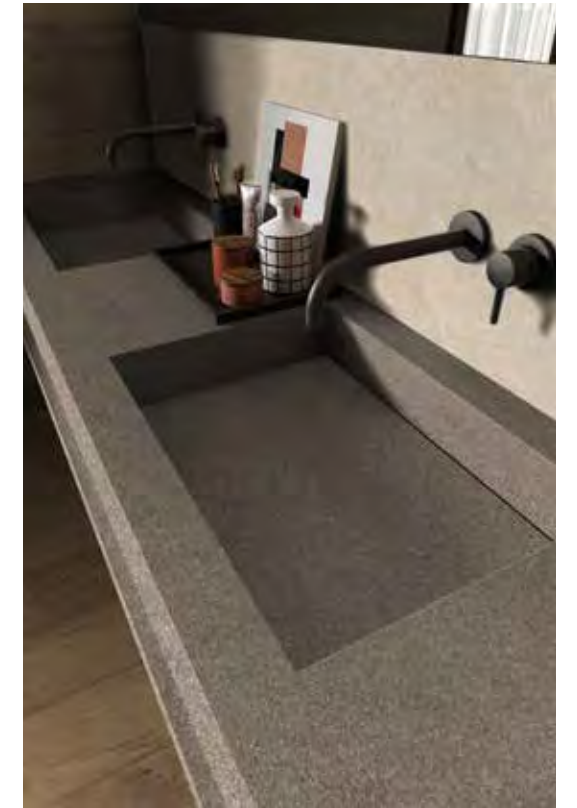

Each item, carefully tailored and made with attention to the smallest details, enhances the beauty and the quality of FLAVIKER's surfaces, besides offering the exclusive "on-demand" service, to adjust perfectly to the size of your own bathroom.

wall HYPER SILVER  
 integrated top with 2 washbasins  
 and washbasin top HYPER SILVER  
 floor HYPER SILVER

wall STILL NOW SAND, COZY BROWN  
 integrated top with 2 washbasins  
 and washbasin top RIVER EARTH  
 floor COZY BROWN