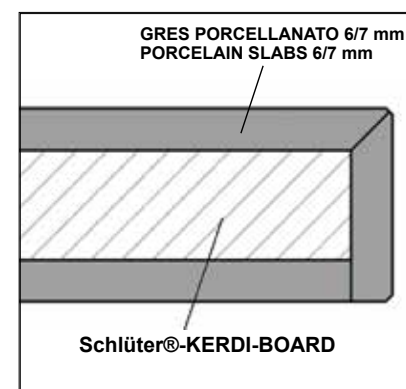

CERTIFICAZIONI

Schlüter®-KERDI-BOARD ha ottenuto dagli enti competenti la certificazione richiesta in Germania per alcune applicazioni specifiche con relativa "abP" e marcatura "U".

E' inoltre un sistema certificato ETA (European Technical Assessment) ai sensi della ETAG 022, classe A e C (impermeabilizzazione accoppiata a ceramica), e viene contrassegnato con il marchio CE.

PROCESS

The FLAVIKER's BATH DESIGN furniture items are achieved with a craftsmanship process that guarantees its quality and its attention to detail.

Adhesive C2/TE and polyurethane resins are used for the assembly of the many parts that compose it.

The internal structure is designed with Schlüter®-KERDI-BOARD, it consists of an extruded hard foam panel, with a special reinforcement material on both sides and fleece webbing for effective anchoring in the tile adhesive.

This multifunctional tile substrate for wall areas, can be used for creating bonded waterproofing assemblies with tile coverings.

Additionally, the product has many uses as a structural panel.

CERTIFICAZIONI

Schlüter®-KERDI-BOARD holds national technical approval (abP) required in Germany. Moisture exposure class according to abP: 0 - B0 as well as A and C.

It, also, has the required European Technical Assessment (ETA) as specified in ETAG 022 (bonded waterproofing assemblies) and bears CE marking.

Marketing ABK Group
$.*

FLAVIKER
Brand of ABK Group Industrie Ceramiche s.p.a. S.S. 569 per Vignola, 226 - 41014 Solignano di Castelvetro (Mo)
Italy T +39 (0) 59 9752011 - F +39 (0) 59 9752010

flavikerpisa.it