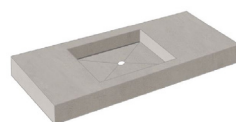

REFERENCE IMAGE

ITEMS AND FURNITURE:

- 

ROCKIN'  
DESERT  
120X280 / 120X120
- 

ROCKIN'  
FLORAL DESERT  
60X120

REFERENCE IMAGE

ITEMS AND FURNITURE:

-  ROCKIN' ICE  
60X120 / 20X120
-  ROCKIN' NET ICE  
60X120
-  NORDIK WOOD GOLD  
20X120

bath  
design

TOP LAVABO INTEGRATO 1 VASCA INTEGRATED  
TOP WITH 1 WASHBASIN  
ROCKIN' ICE

PIATTO DOCCIA  
SHOWER TRAY  
NORDIK WOOD GOLD

REFERENCE IMAGE

ITEMS AND FURNITURE:

-  ROCKIN' GREY 60X120
-  ROCKIN' LOZENGE GREY 60X120
-  HYPER WHITE 60X120 / 120X120

bath.  
design

PIATTO DOCCIA  
SHOWER TRAY  
ROCKIN' GREY

REFERENCE IMAGE

ITEMS AND FURNITURE:

-  ROCKIN' LAVA  
60X120
-  ROCKIN' BLAST LAVA  
60X120
-  SUPREME TREASURE GREYLAC PLATINUM  
60X120 NAT

bath.  
design

TOP LAVABO INTEGRATO 1 VASCA INTEGRATED  
TOP WITH 1 WASHBASIN  
SUPREME TREASURE GREYLAC PLATINUM

PORTA ASCIUGAMANI IN METALLO/  
METAL TOWEL RAIL  
COLORE/COLOR: ANTRACITE

PIATTO DOCCIA  
SHOWER TRAY  
SUPREME TREASURE GREYLAC PLATINUM