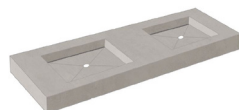

REFERENCE IMAGE

ITEMS AND FURNITURE:

NAVONA
HONEY VEIN
120X280 RETT

REBEL
BRONZE
120X280 RETT / MOS. 30X30

bath
design

LAVABO A COLONNA PEDESTAL-MOUNTED
WASHBASIN
NAVONA HONEY VEIN

REFERENCE IMAGE

ITEMS AND FURNITURE:

-  NAVONA HONEY VEIN 120X280 RETT
-  NAVONA HONEY CROSS 120X120 RETT
-  CHROME WHITE 120X280 SOFT

bath design

TOP LAVABO INTEGRATO 1 VASCA INTEGRATED TOP WITH 1 WASHBASIN NAVONA HONEY VEIN

REFERENCE IMAGE

ITEMS AND FURNITURE:

-  NAVONA
BONE CROSS
60X120 RETT
-  COZY
HAVANA
20X120

bath
design

TOP PORTA LAVABO
WASHBASIN TOP
COZY HAVANA

PIATTO DOCCIA
SHOWER TRAY
COZY HAVANA

REFERENCE IMAGE

ITEMS AND FURNITURE:

- 

NAVONA
GREY VEIN
60X120 RETT / MOS. 30X30
- 

HYPER
GREY
60X120 RETT

bath
design

TOP LAVABO INTEGRATO 2 VASCHE INTEGRATED
TOP WITH 2 WASHBASINS
HYPER GREY