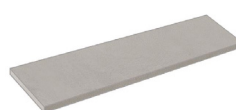

REFERENCE IMAGES

ITEMS AND FURNITURE:

-  BLUE SAVOY
BLUE
120X280
-  NORDIK
WOOD GOLD
20X120
-  CHROME
WHITE SOFT
120X280

bath.
design

TOP PORTA LAVABO
WASHBASIN TOP
NORDIK WOOD GOLD

TOP PORTA OGGETTI
VANITY TOP
NORDIK WOOD GOLD

VASCA LAVABO DA APPOGGIO
SURFACE-MOUNTED WASHBASIN
BLUE SAVOY BLUE

REFERENCE IMAGE

ITEMS AND FURNITURE:

BLUE SAVOY
GRAPHITE
10X60/60X60/60X120

NORDIK
WOOD GOLD
10X60

REFERENCE IMAGE

ITEMS AND FURNITURE:

-  BLUE SAVOY
MOON
120X280
-  SUPREME EVO
CLASSIC MARQUINIA
120X280
-  NORDIK
WOOD BROWN
20X120

bath
design

TOP LAVABO INTEGRATO 1 VASCA INTEGRATED
TOP WITH 1 WASHBASIN
CHROME WHITE

TOP PORTA OGGETTI
VANITY TOP
NORDIK WOOD BROWN

PIATTO DOCCIA
SHOWER TRAY
NORDIK WOOD BROWN

REFERENCE IMAGE

ITEMS AND FURNITURE: