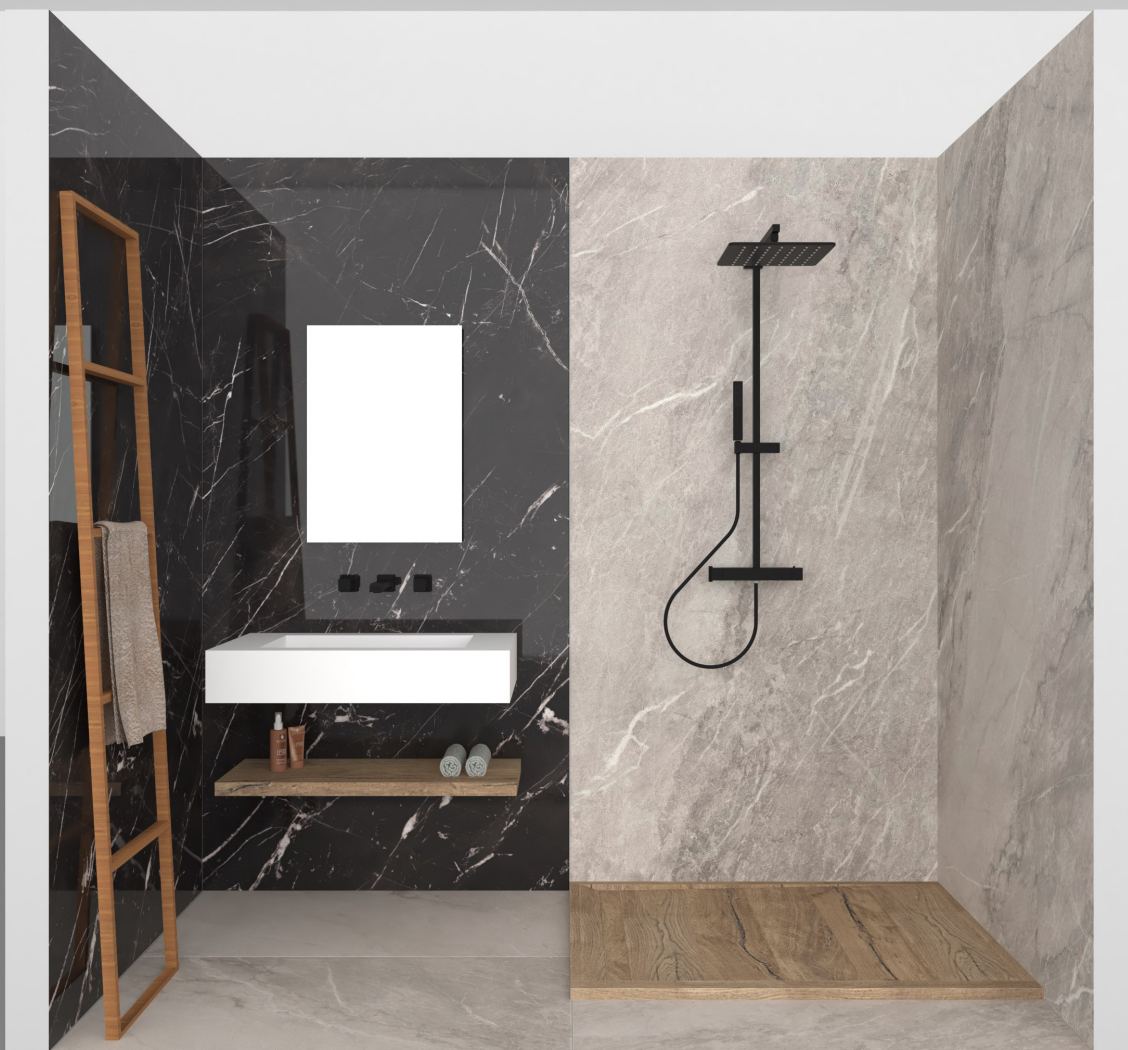

REFERENCE IMAGES

ITEMS AND FURNITURE:

-  BLUE SAVOY
BLUE
120X280
-  NORDIK
WOOD GOLD
20X120
-  CHROME
WHITE SOFT
120X280

bath.
design

TOP PORTA LAVABO
WASHBASIN TOP
NORDIK WOOD GOLD

TOP PORTA OGGETTI
VANITY TOP
NORDIK WOOD GOLD

VASCA LAVABO DA APPOGGIO
SURFACE-MOUNTED WASHBASIN
BLUE SAVOY BLUE

REFERENCE IMAGE

ITEMS AND FURNITURE:

BLUE SAVOY
GRAPHITE
10X60/60X60/60X120

NORDIK
WOOD GOLD
10X60

REFERENCE IMAGE

ITEMS AND FURNITURE:

-  BLUE SAVOY
MOON
120X280
-  SUPREME EVO
CLASSIC MARQUINIA
120X280
-  NORDIK
WOOD BROWN
20X120

bath
design

TOP LAVABO INTEGRATO 1 VASCA INTEGRATED
TOP WITH 1 WASHBASIN
CHROME WHITE

TOP PORTA OGGETTI
VANITY TOP
NORDIK WOOD BROWN

PIATTO DOCCIA
SHOWER TRAY
NORDIK WOOD BROWN

REFERENCE IMAGE

ITEMS AND FURNITURE: