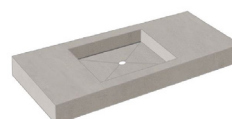

REFERENCE IMAGES

ITEMS AND FURNITURE:

-  BLUE SAVOY
BLUE
120X280
-  NORDIK
WOOD GOLD
20X120
-  CHROME
WHITE SOFT
120X280

bath.
design

TOP PORTA LAVABO
WASHBASIN TOP
NORDIK WOOD GOLD

TOP PORTA OGGETTI
VANITY TOP
NORDIK WOOD GOLD

VASCA LAVABO DA APPOGGIO
SURFACE-MOUNTED WASHBASIN
BLUE SAVOY BLUE

REFERENCE IMAGE

ITEMS AND FURNITURE:

BLUE SAVOY
GRAPHITE
10X60/60X60/60X120

NORDIK
WOOD GOLD
10X60

REFERENCE IMAGE

ITEMS AND FURNITURE:

-  BLUE SAVOY
MOON
120X280
-  SUPREME EVO
CLASSIC MARQUINIA
120X280
-  NORDIK
WOOD BROWN
20X120

bath
design

TOP LAVABO INTEGRATO 1 VASCA INTEGRATED
TOP WITH 1 WASHBASIN
CHROME WHITE

TOP PORTA OGGETTI
VANITY TOP
NORDIK WOOD BROWN

PIATTO DOCCIA
SHOWER TRAY
NORDIK WOOD BROWN

REFERENCE IMAGE

ITEMS AND FURNITURE: